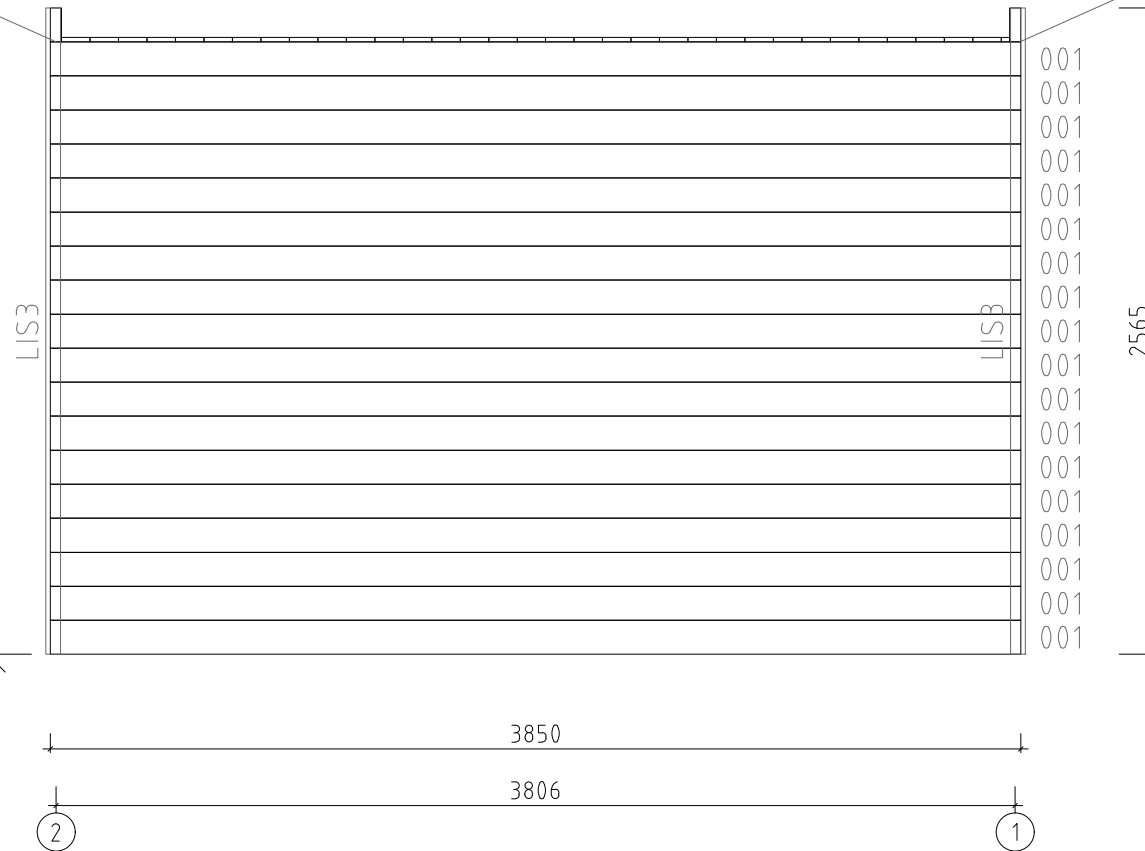

Cut the tongue
to fit the overlapping log

Cut the tongue
to fit the overlapping log

Wall/Wand B

  www.hansa24.com	Name Garden Room Olivia Alu 385x385 44		SKU G0368	
	Drawing/Zeichnung Wall/Wand B		Format A4	
	Profile/Profil 4.4x13.5	Scale/Maßstab 1:30	Date 11.07.2023