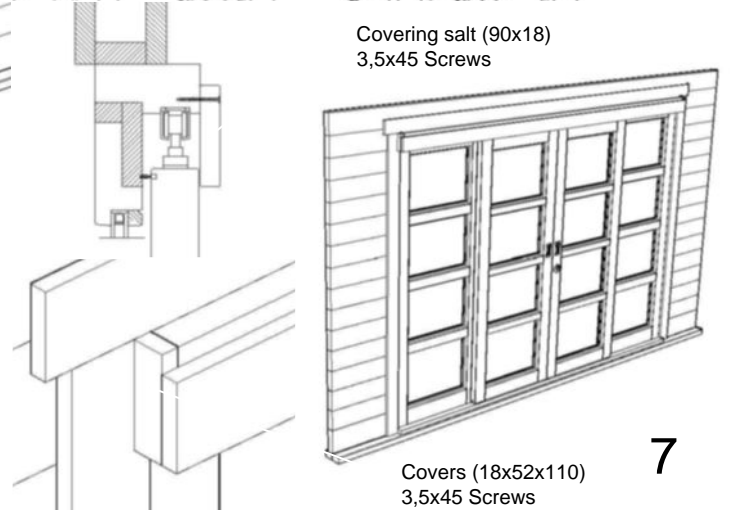

Extra
Floor joist

Guides

8

6

3,5x20

Covers (18x52x110)
3,5x45 Screws

7