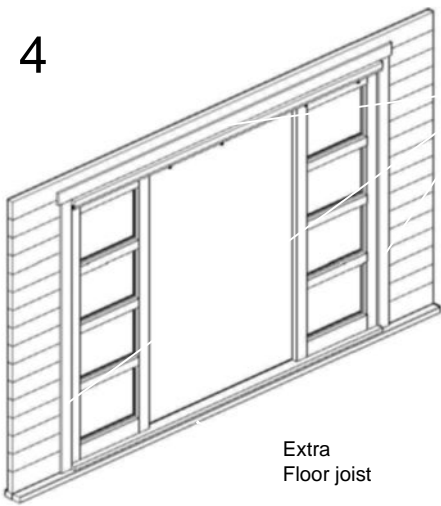

2

5

Door trims  
(90x18)  
3,5x45 Screws

Covering salt (90x18)  
3,5x45 Screws

4

Extra  
Floor joist

Guides

8