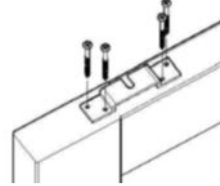

Ø4
3mm
13mm
2x

3
Special Profile

1

Special Profile

4x30
Screws

4x30
Screws

2

5

Door trims
(90x18)
3,5x45 Screws

Covering salt (90x18)
3,5x45 Screws

4

Extra
Floor joist

Guides

8

6

3,5x20

Covers (18x52x110)
3,5x45 Screws

7